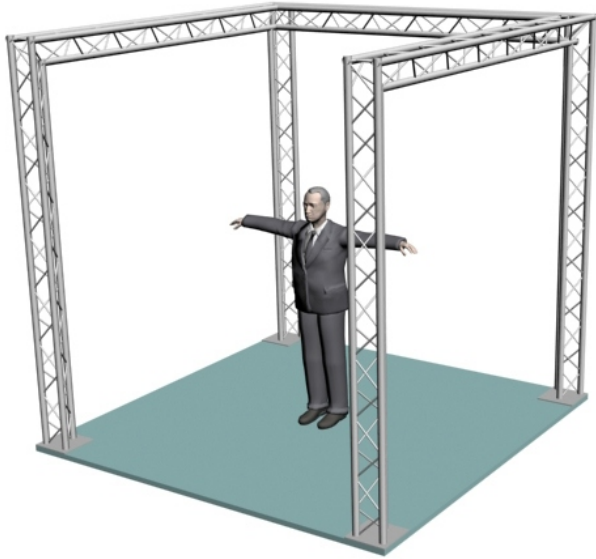

System 103-2 10" PROFILE TRUSS 10'W x 10'D x 10'H - 3 CHORD TRUSS SYSTEM

EXHIBIT AND DISPLAY TRUSS.COM

TEL: 905-509-0331 FAX: 905-509-0476 info@exhibitanddisplaytruss.com