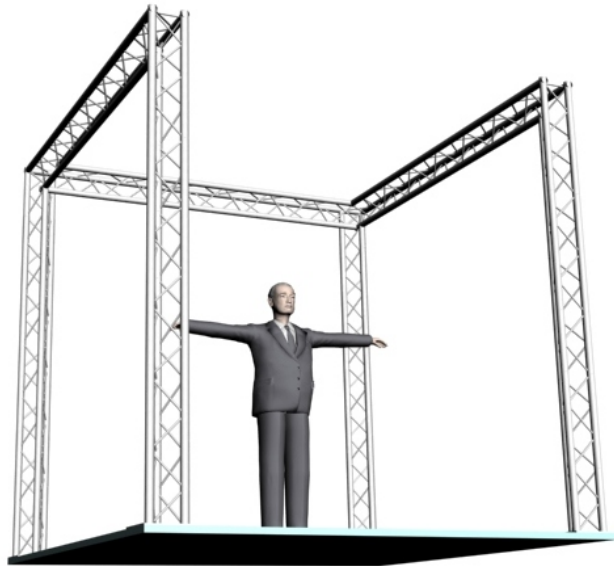

System 103-2 10" PROFILE TRUSS 10'W x 10'D x 10'H - 3 CHORD TRUSS SYSTEM

EXHIBIT AND DISPLAY TRUSS.COM

TEL: 905-509-0331 FAX: 905-509-0476 info@exhibitanddisplaytruss.com