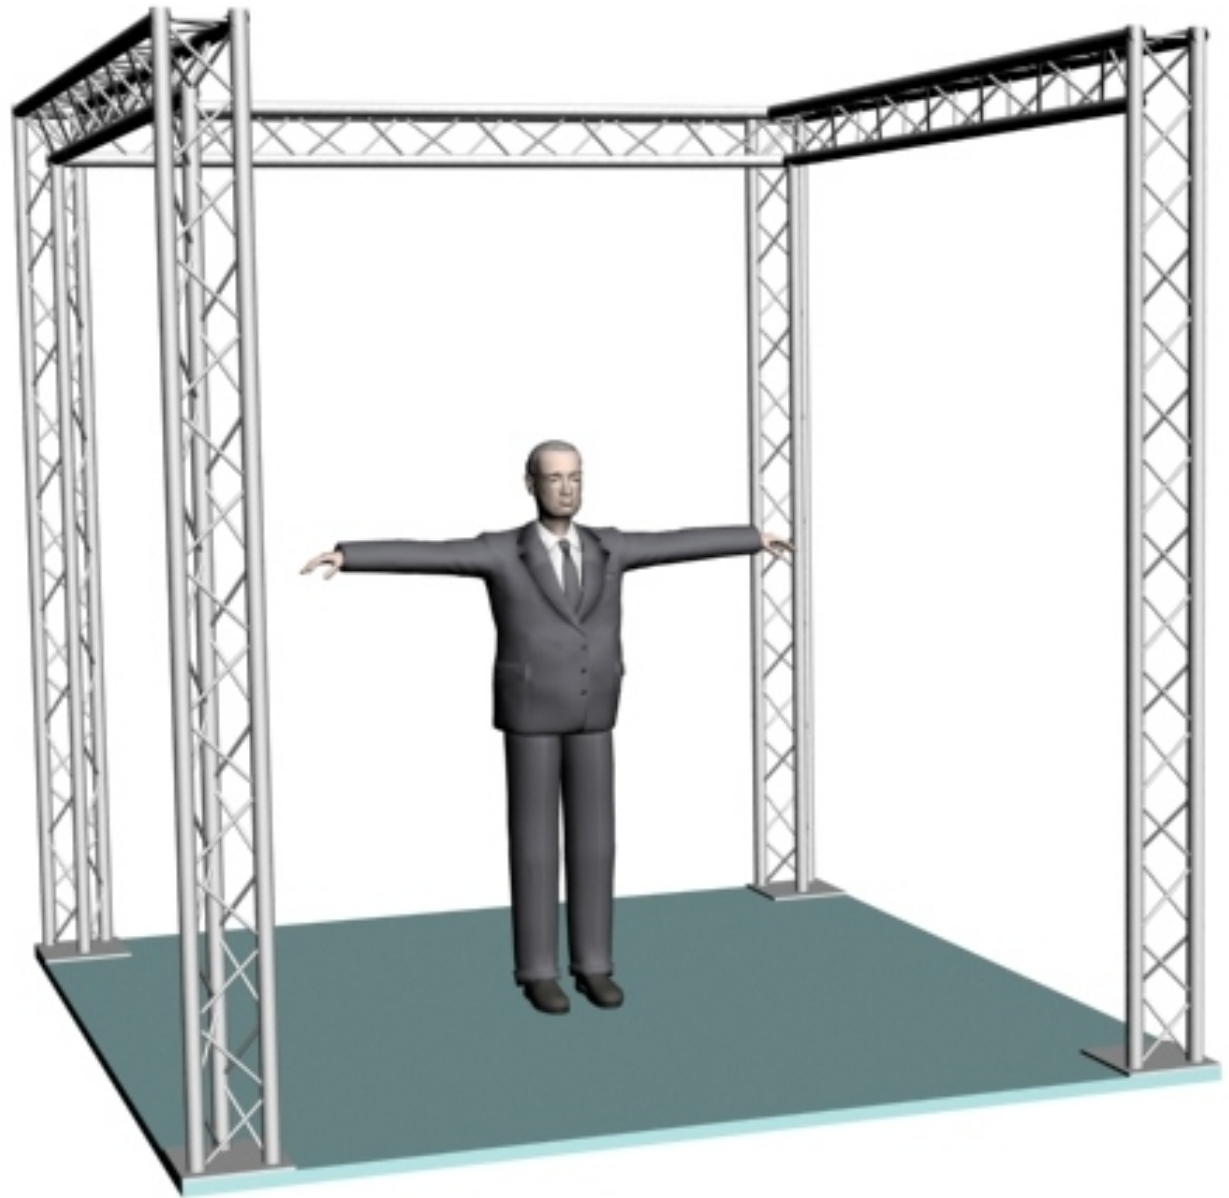

System 103-2 10" PROFILE TRUSS 10'W x 10'D x 10'H - 3 CHORD TRUSS SYSTEM

EXHIBIT AND DISPLAY TRUSS.COM

TEL: 905-509-0331 FAX: 905-509-0476 info@exhibitanddisplaytruss.com