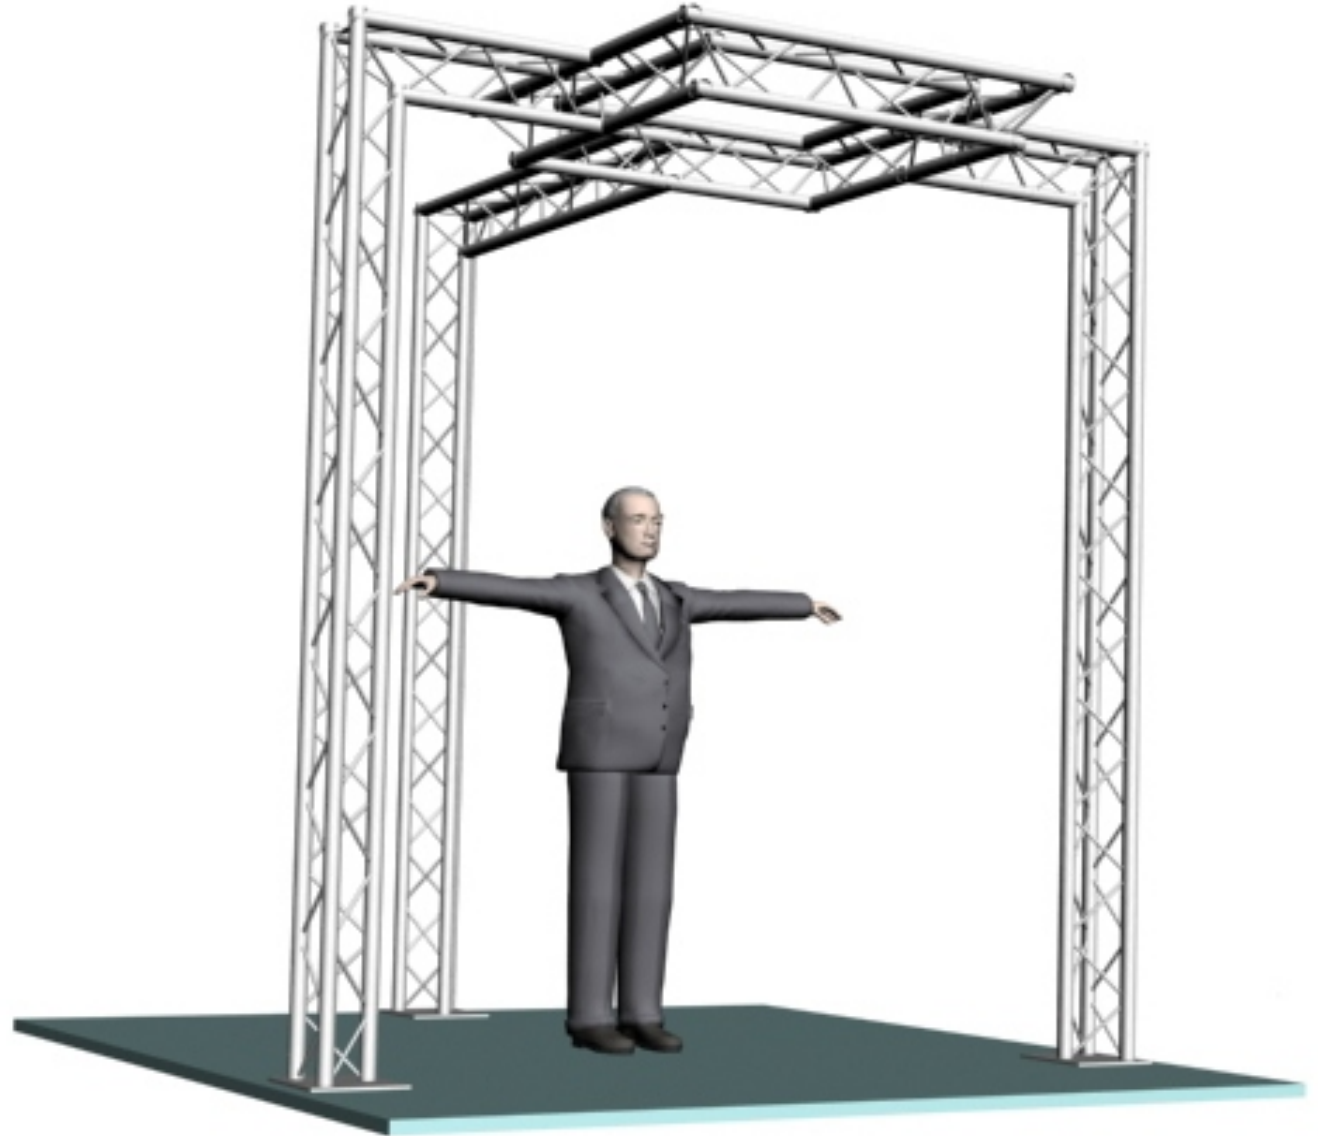

System 103-12 10" PROFILE TRUSS 10'W x 10'D x 10'H - 3 CHORD TRUSS SYSTEM

EXHIBIT AND DISPLAY TRUSS.COM

TEL: 905-509-0331 FAX: 905-509-0476 info@exhibitanddisplaytruss.com