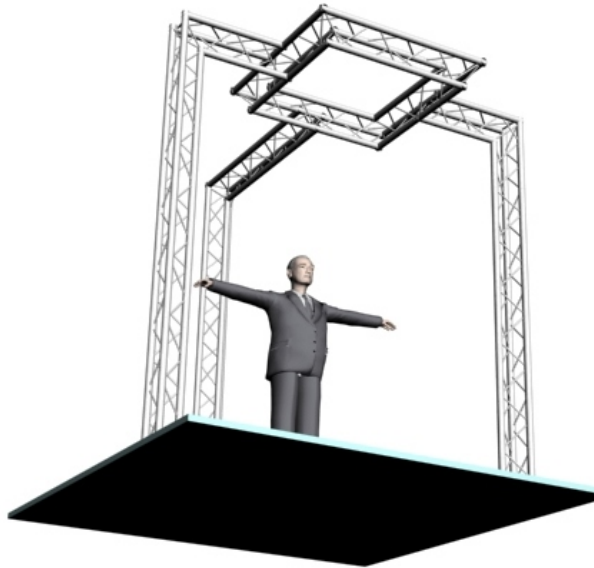

System 103-12 10" PROFILE TRUSS 10'W x 10'D x 10'H - 3 CHORD TRUSS SYSTEM

EXHIBIT AND DISPLAY TRUSS.COM

TEL: 905-509-0331 FAX: 905-509-0476 info@exhibitanddisplaytruss.com