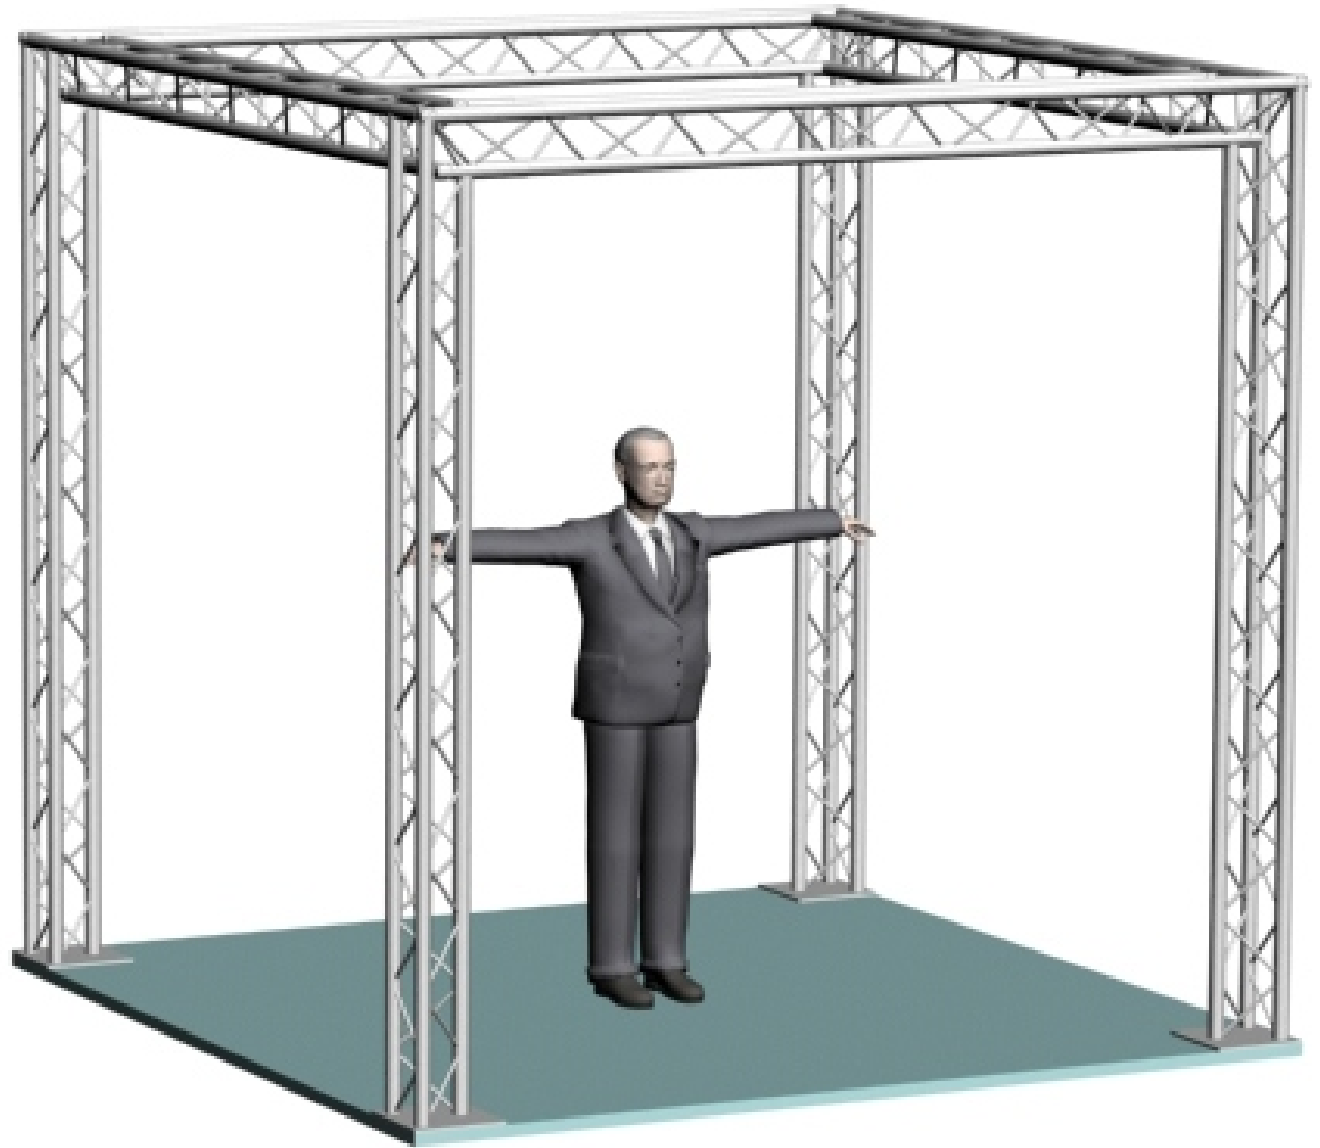

# System 103-1

10" PROFILE TRUSS 10'W x 10'D x 10'H - 3 CHORD TRUSS SYSTEM

EXHIBIT AND DISPLAY TRUSS.COM

TEL: 905-509-0331 FAX: 905-509-0476 info@exhibitanddisplaytruss.com