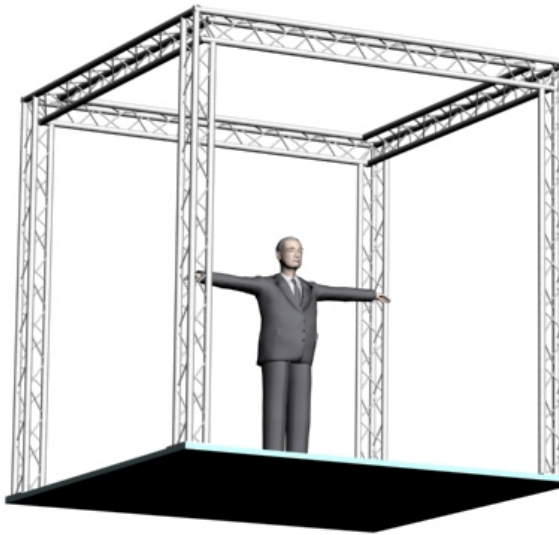

# System 103-1

10" PROFILE TRUSS 10'W x 10'D x 10'H - 3 CHORD TRUSS SYSTEM

EXHIBIT AND DISPLAY TRUSS.COM

TEL: 905-509-0331 FAX: 905-509-0476 info@exhibitanddisplaytruss.com