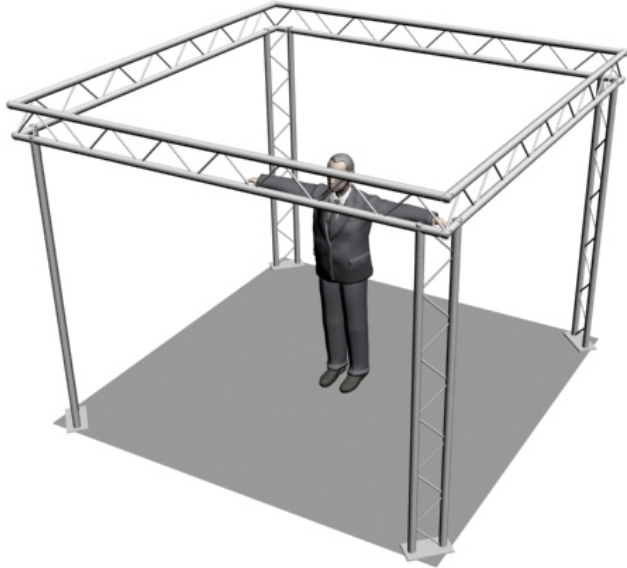

System 102-3

10" PROFILE TRUSS 10'W x 10'D x 8'H - 2 CHORD TRUSS SYSTEM

EXHIBIT AND DISPLAY TRUSS.COM

TEL: 905-509-0331 FAX: 905-509-0476 info@exhibitanddisplaytruss.com