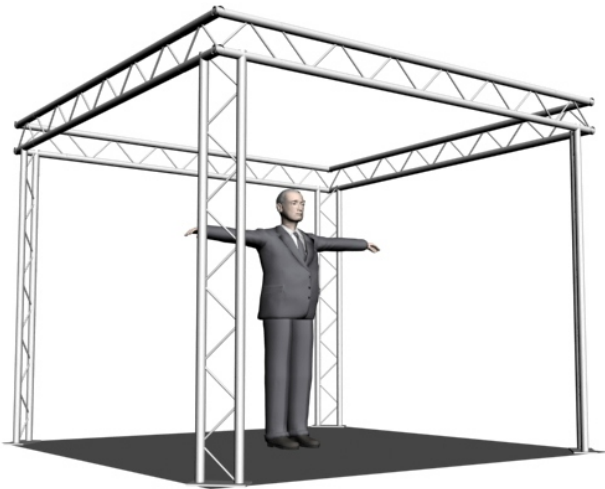

System 102-3

10" PROFILE TRUSS 10'W x 10'D x 8'H - 2 CHORD TRUSS SYSTEM

EXHIBIT AND DISPLAY TRUSS.COM

TEL: 905-509-0331 FAX: 905-509-0476 info@exhibitanddisplaytruss.com