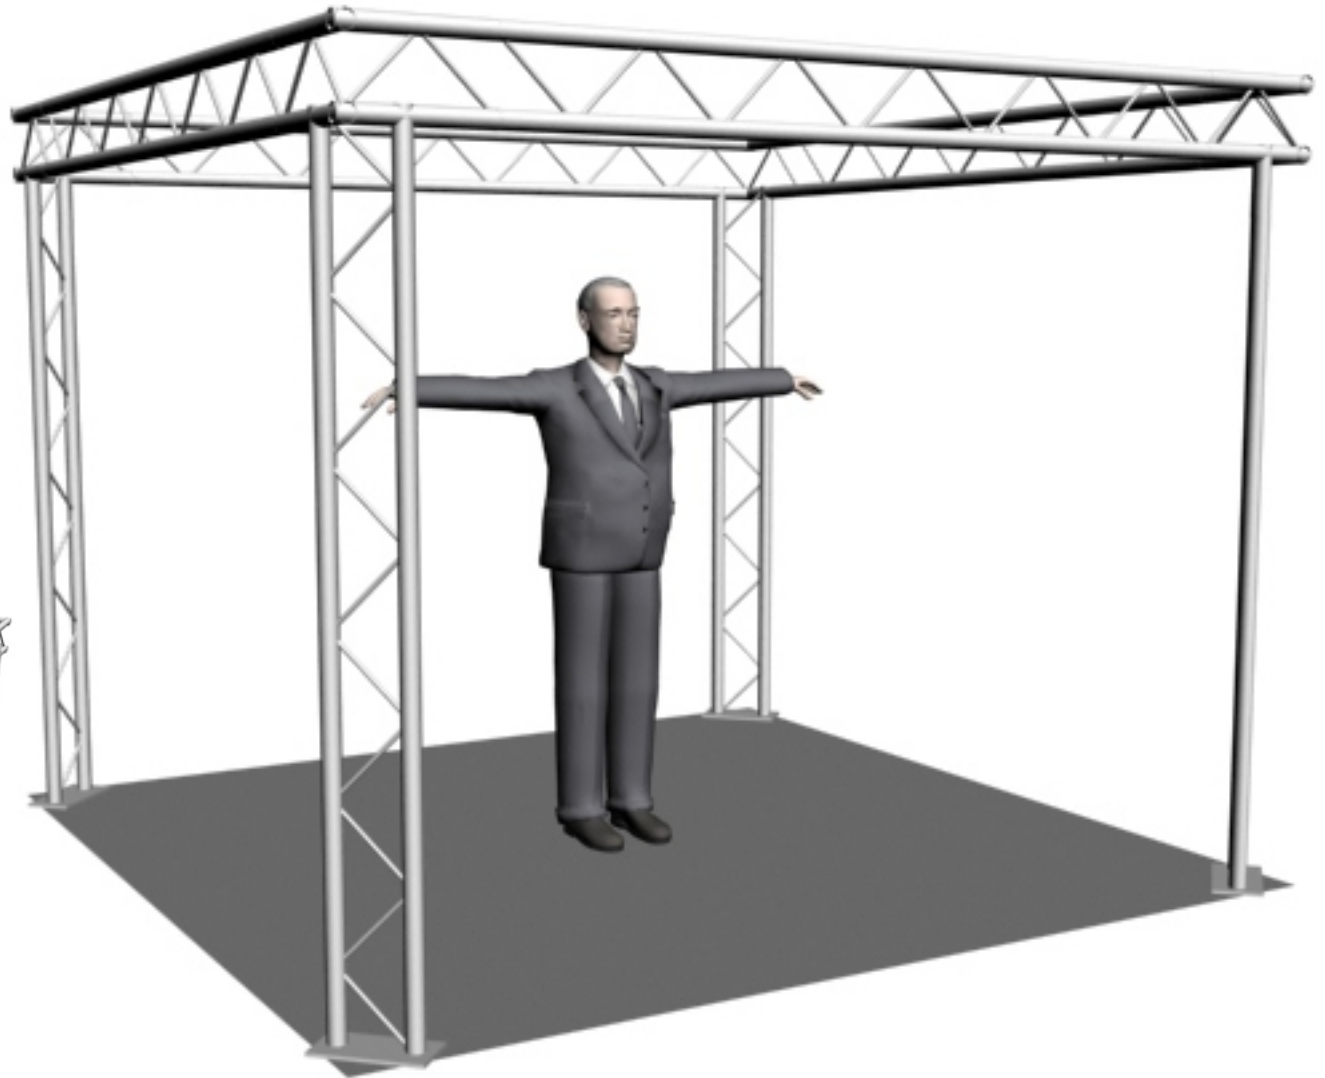

System 102-3

10" PROFILE TRUSS 10'W x 10'D x 8'H - 2 CHORD TRUSS SYSTEM

EXHIBIT AND DISPLAY TRUSS.COM

TEL: 905-509-0331 FAX: 905-509-0476 info@exhibitanddisplaytruss.com