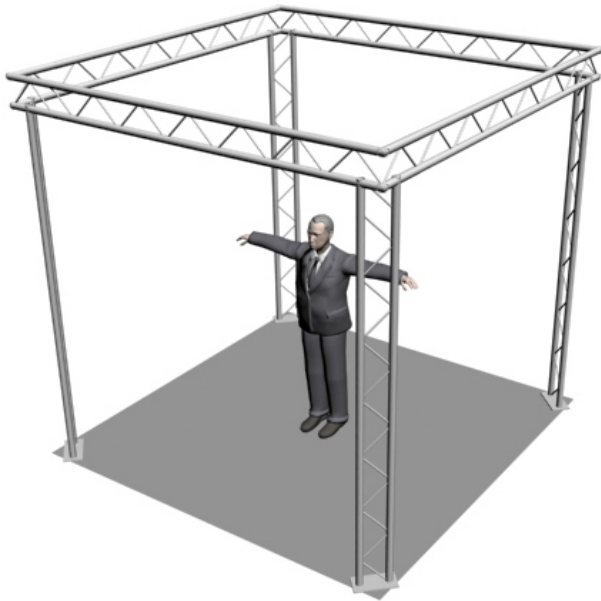

# System 102-1

10" PROFILE TRUSS 10'W x 10'D x 10'H - 2 CHORD TRUSS SYSTEM

EXHIBIT AND DISPLAY TRUSS.COM

TEL: 905-509-0331 FAX: 905-509-0476 info@exhibitanddisplaytruss.com