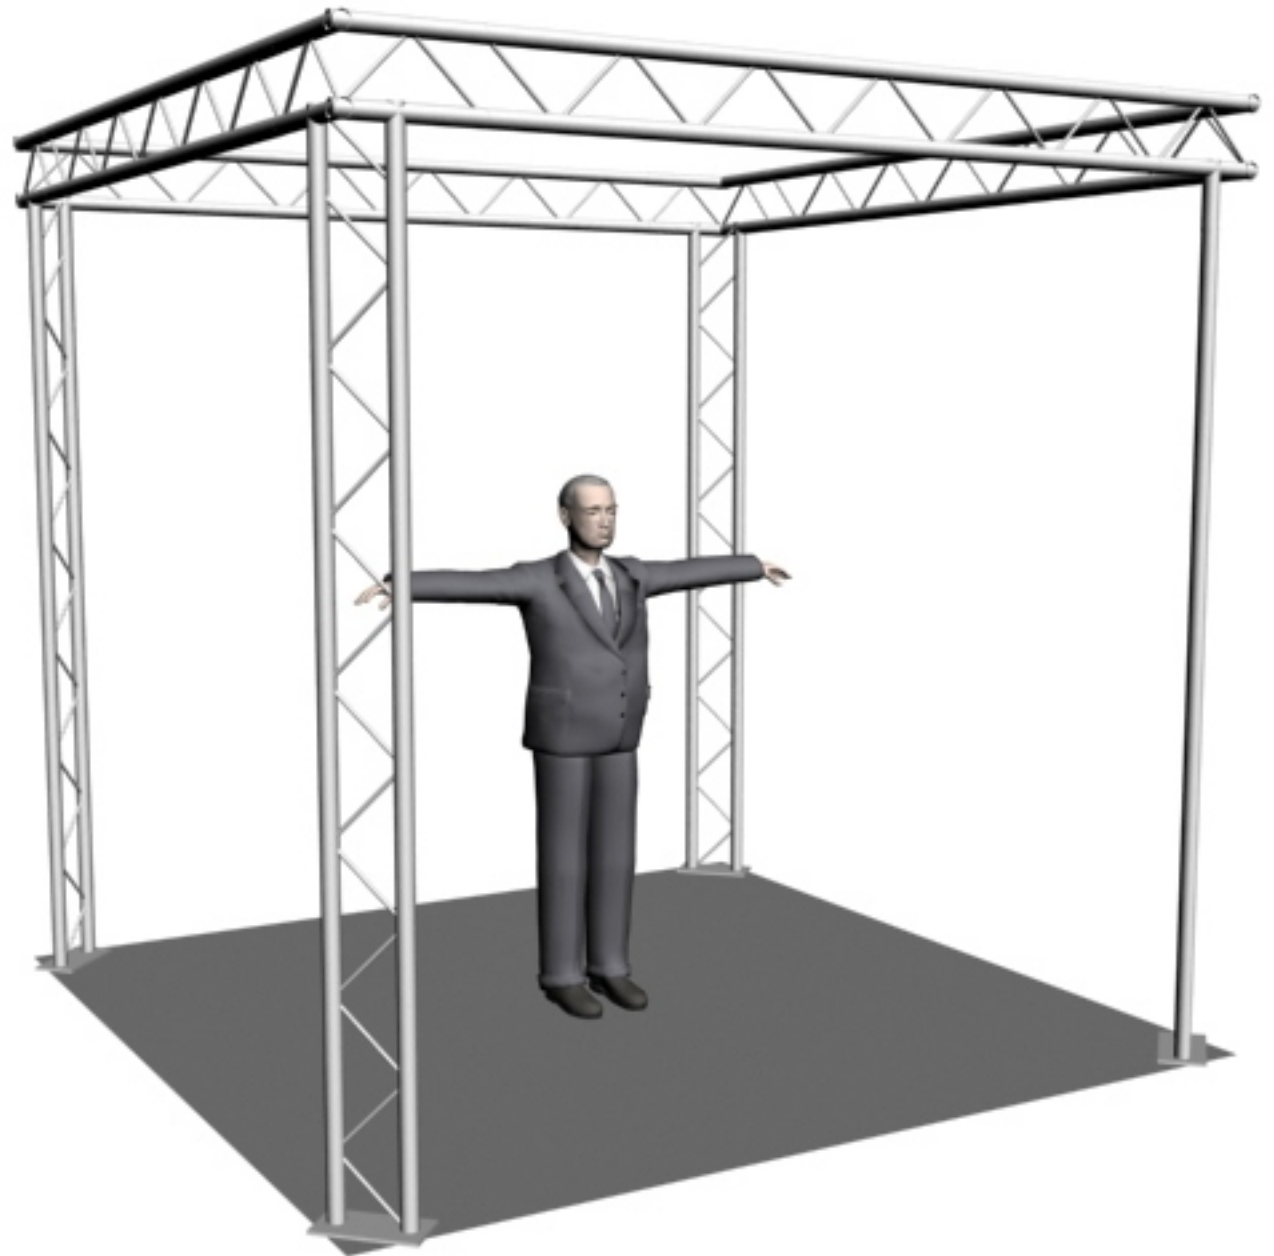

# System 102-1

10" PROFILE TRUSS 10'W x 10'D x 10'H - 2 CHORD TRUSS SYSTEM

EXHIBIT AND DISPLAY TRUSS.COM

TEL: 905-509-0331 FAX: 905-509-0476 info@exhibitanddisplaytruss.com