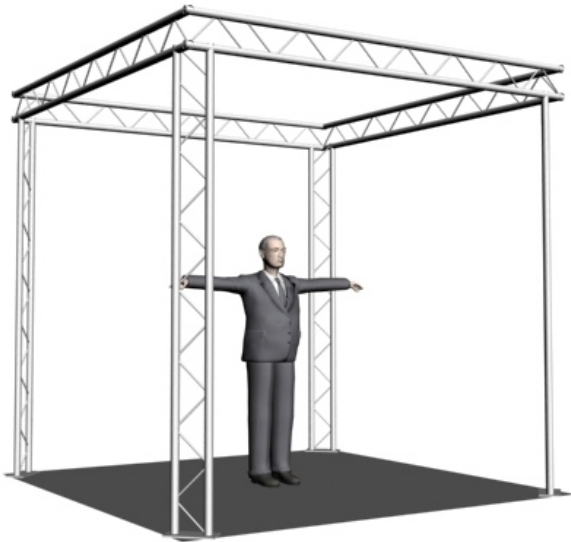

# System 102-1

10" PROFILE TRUSS 10'W x 10'D x 10'H - 2 CHORD TRUSS SYSTEM

EXHIBIT AND DISPLAY TRUSS.COM

TEL: 905-509-0331 FAX: 905-509-0476 info@exhibitanddisplaytruss.com