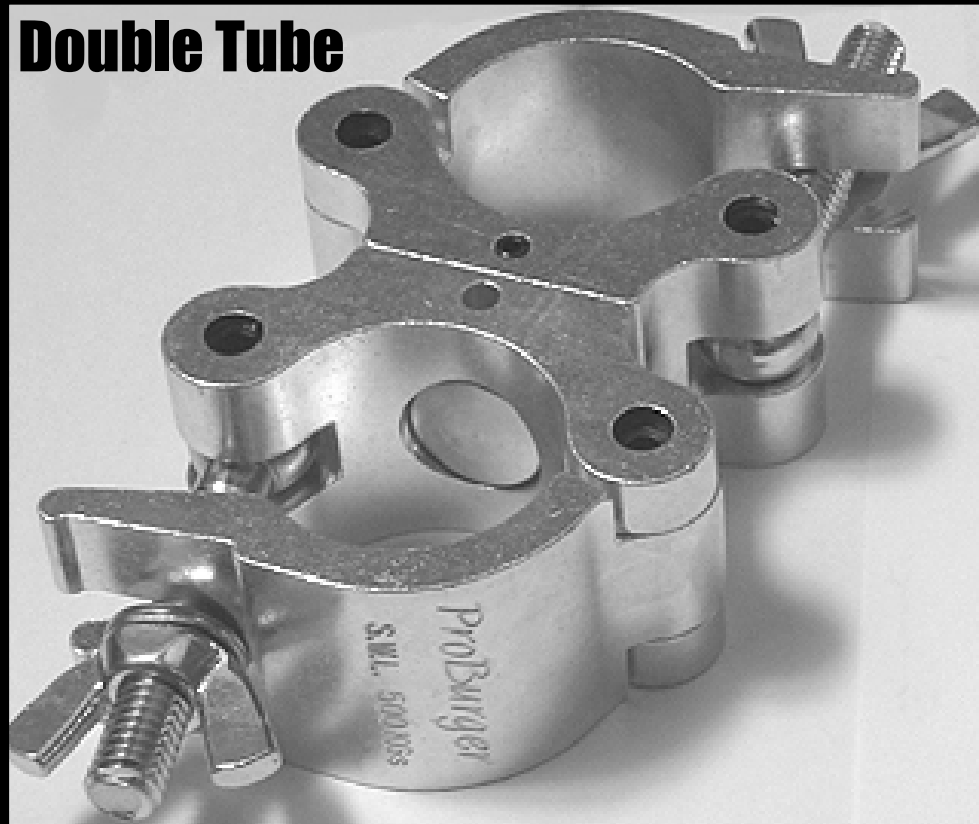

Pro Burger Clamps SINGLE AND DOUBLE TUBE CLAMPS - 2"

Double Tube

Single Tube

EXHIBIT AND DISPLAY TRUSS.COM

TEL: 905-509-0331 FAX: 905-509-0476 info@exhibitanddisplaytruss.com