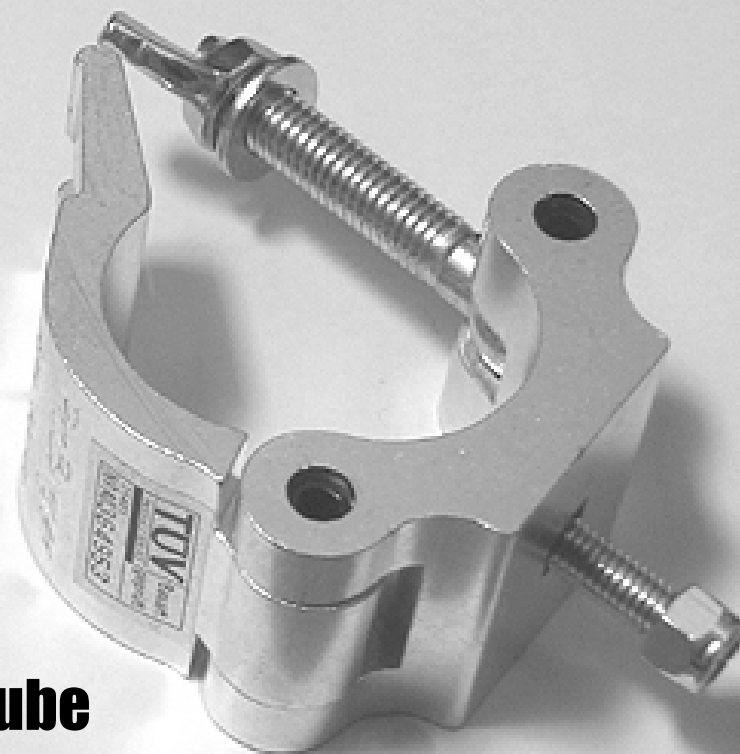

Pro Burger Clamps SINGLE AND DOUBLE TUBE CLAMPS - 2"

Double Tube

Single Tube

EXHIBIT AND DISPLAY TRUSS.COM

TEL: 905-509-0331 FAX: 905-509-0476 info@exhibitanddisplaytruss.com